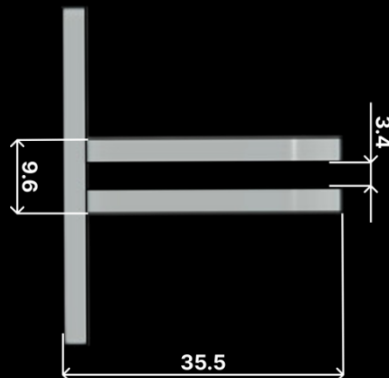

xEye-N

Rugged LWIR / Low Light Electro-Optic Sensor

DIMENSIONS (LxWxH, mm) 90x90x144

WEIGHT 1.2/1.3 Kg

xEye-N with Bracket

Rugged LWIR / Low Light Electro-Optic Sensor

DIMENSIONS (LxWxH, mm) 119x160x133.5

WEIGHT 2.3Kg

xEye-Z

Rugged LWIR / Low Light Electro-Optic Sensor

DIMENSIONS (LxWxH, mm) 100x100x181

WEIGHT 1.4Kg

xEye-Z with Bracket

Rugged LWIR / Zoom Day Electro-Optic Sensor with Bracket

xEye-Z

DIMENSIONS (LxWxH, mm) 207x152x145

WEIGHT 2.4Kg

xEye

Micro Rugged Low Light Electro-Optic Sensor

xEye

DIMENSIONS (LxWxH, mm) 62x62x85

WEIGHT 352g

xEye with Bracket

Micro Rugged Low Light Electro-Optic Sensor

BRACKET DIMENSIONS

xEye-BRKT-M/MS

xEye-BRKT-[BT]

M MATTE BLACK RAL 9005 ALUMINUM
BRACKET

MS BLACK STEEL BRACKET