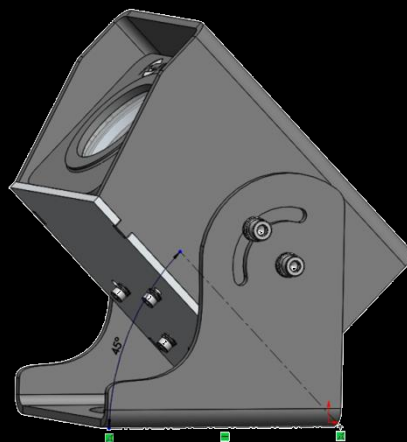

Rugged LWIR / Low Light Electro-Optic Sensor

xEyeSERIES

Rugged LWIR / Low Light Electro-Optic Sensor

MODEL	xEye-N Day	xEye-N LWIR	xEye-Z Day	xEye-Z LWIR	xEye
SENSOR	LOW LIGHT Up to 3840x2160 / 8MP 4K LENS 5mm FOV 70.7°x43.5° LENS 4mm FOV 84.6°x45.9°	UNCOOLED LWIR 12 μm 640x512 LENS 5.8mm FOV 69.4° x57.3° LENS 4mm FOV 88.4° x74.3°	LOW LIGHT 2560x1440 x40 Zoom 4,25mm-170mm FOV 73,8° to 2,16° or LOW LIGHT 2048x1536 x30 Zoom 5,5mm-162mm FOV 46,5° to 2,2°	UNCOOLED LWIR 12 μm 1280x1024 LENS 13mm FOV 69.4° x57.3°	FULL HD 1920x1080 x36 Zoom 4 mm H-FOV 90° V-FOV 46°
POWER	9-36 VDC <2W MAX				
OPERATING TEMP	-20°C to +80°C				
DIMENSIONS (mm)	90x90x144	90x90x144	100x100x181	100x100x181	62x62x85
INTERFACE	ETHERNET INTERFACE				
CONNECTOR	Hermetic Stainless Steel D38999/23YB35PN				
WEIGHT (Kg)	1.2 kg	1.3 kg	1.4 kg	1.4 kg	0.38 Kg
SEALING	Nitrogen Purged	Nitrogen Purged	Nitrogen Purged	Nitrogen Purged	NONE
IP RATE	IP67	IP67	IP67	IP67	IP66

xEye-N

Rugged LWIR / Low Light Electro-Optic Sensor

DIMENSIONS (LxWxH, mm) 90x90x144

WEIGHT 1.2/1.3 Kg

xEye-N with Bracket

Rugged LWIR / Low Light Electro-Optic Sensor

DIMENSIONS (LxWxH, mm) 119x160x133.5

WEIGHT 2.3Kg

xEye-Z

Rugged LWIR / Low Light Electro-Optic Sensor

DIMENSIONS (LxWxH, mm) 100x100x181

WEIGHT 1.4Kg

xEye-Z with Bracket

Rugged LWIR / Zoom Day Electro-Optic Sensor with Bracket

xEye-Z

DIMENSIONS (LxWxH, mm) 207x152x145

WEIGHT 2.4Kg

xEye

Micro Rugged Low Light Electro-Optic Sensor

xEye

DIMENSIONS (LxWxH, mm) 62x62x85

WEIGHT 352g

xEye with Bracket

Micro Rugged Low Light Electro-Optic Sensor