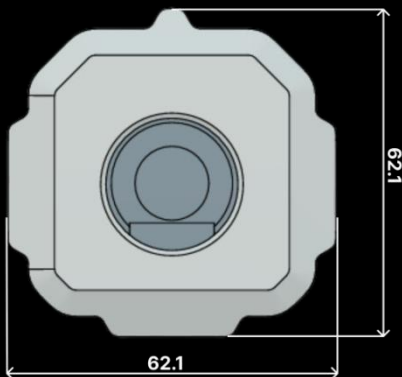

xEye-N

Rugged LWIR / Low Light Electro-Optic Sensor

DIMENSIONS (LxWxH, mm) 90x90x144

WEIGHT 1.2/1.3 Kg

xEye-N with Bracket

Rugged LWIR / Low Light Electro-Optic Sensor

DIMENSIONS (LxWxH, mm) 119x160x133.5

WEIGHT 2.3Kg

xEye-Z

Rugged LWIR / Low Light Electro-Optic Sensor

DIMENSIONS (LxWxH, mm) 100x100x181

WEIGHT 1.4Kg

xEye-Z with Bracket

Rugged LWIR / Zoom Day Electro-Optic Sensor with Bracket

xEye-Z

DIMENSIONS (LxWxH, mm) 207x152x145

WEIGHT 2.4Kg

xEye

Micro Rugged Low Light Electro-Optic Sensor

xEye

DIMENSIONS (LxWxH, mm) 62x62x85

WEIGHT 352g

xEye with Bracket

Micro Rugged Low Light Electro-Optic Sensor

BRACKET DIMENSIONS

xEye-BRKT-M/MS

xEye-BRKT-[BT]

M MATTE BLACK RAL 9005 ALUMINUM
BRACKET

MS BLACK STEEL BRACKET