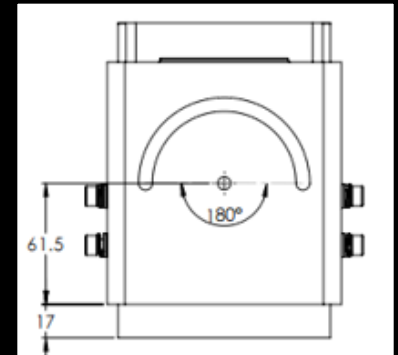

xEye-N

Rugged LWIR / Low Light Electro-Optic Sensor

DIMENSIONS (LxWxH, mm) 90x90x144

WEIGHT 1.2/1.3 Kg

xEye-N with Bracket

Rugged LWIR / Low Light Electro-Optic Sensor

DIMENSIONS (LxWxH, mm) 119x160x133.5

WEIGHT 2.3Kg

xEye-Z

Rugged LWIR / Low Light Electro-Optic Sensor

DIMENSIONS (LxWxH, mm) 100x100x181

WEIGHT 1.4Kg

xEye-Z with Bracket

Rugged LWIR / Zoom Day Electro-Optic Sensor with Bracket

xEye-Z

DIMENSIONS (LxWxH, mm) 207x152x145

WEIGHT 2.4Kg

xEye

Micro Rugged Low Light Electro-Optic Sensor

xEye

DIMENSIONS (LxWxH, mm) 62x62x85

WEIGHT 352g

xEye with Bracket

Micro Rugged Low Light Electro-Optic Sensor