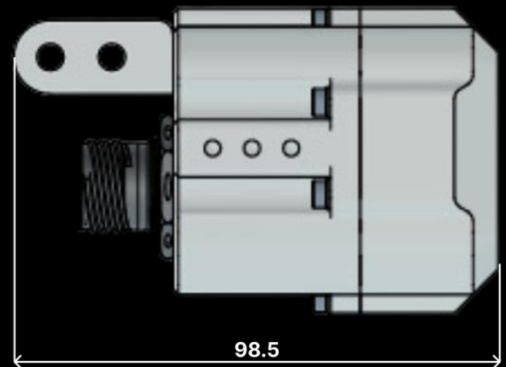

xEye-N

Rugged LWIR / Low Light Electro-Optic Sensor

DIMENSIONS (LxWxH, mm) 90x90x144

WEIGHT 1.2/1.3 Kg

xEye-N with Bracket

Rugged LWIR / Low Light Electro-Optic Sensor

DIMENSIONS (LxWxH, mm) 119x160x133.5

WEIGHT 2.3Kg

xEye-Z

Rugged LWIR / Low Light Electro-Optic Sensor

DIMENSIONS (LxWxH, mm) 100x100x181

WEIGHT 1.4Kg

xEye-Z with Bracket

Rugged LWIR / Zoom Day Electro-Optic Sensor with Bracket

xEye-Z

DIMENSIONS (LxWxH, mm) 207x152x145

WEIGHT 2.4Kg

xEye

Micro Rugged Low Light Electro-Optic Sensor

xEye

DIMENSIONS (LxWxH, mm) 62x62x85

WEIGHT 352g

xEye with Bracket

Micro Rugged Low Light Electro-Optic Sensor

BRACKET DIMENSIONS

xEye-BRKT-M/MS

xEye-BRKT-[BT]

M MATTE BLACK RAL 9005 ALUMINUM
BRACKET

MS BLACK STEEL BRACKET