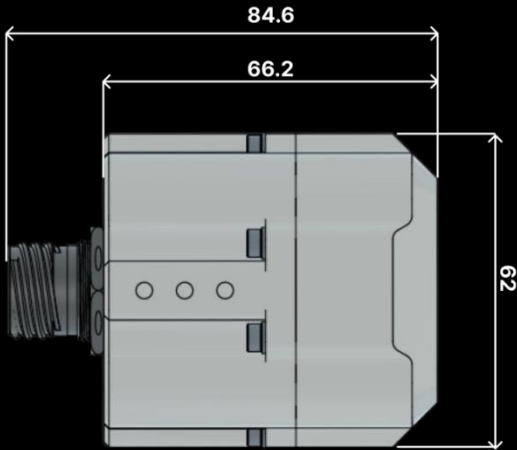

xEye-N

Rugged LWIR / Low Light Electro-Optic Sensor

DIMENSIONS (LxWxH, mm) 90x90x144

WEIGHT 1.2/1.3 Kg

xEye-N with Bracket

Rugged LWIR / Low Light Electro-Optic Sensor

DIMENSIONS (LxWxH, mm) 119x160x133.5

WEIGHT 2.3Kg

xEye-Z

Rugged LWIR / Low Light Electro-Optic Sensor

DIMENSIONS (LxWxH, mm) 100x100x181

WEIGHT 1.4Kg

xEye-Z with Bracket

Rugged LWIR / Zoom Day Electro-Optic Sensor with Bracket

xEye-Z

DIMENSIONS (LxWxH, mm) 207x152x145

WEIGHT 2.4Kg

xEye

Micro Rugged Low Light Electro-Optic Sensor

xEye

DIMENSIONS (LxWxH, mm) 62x62x85

WEIGHT 352g

xEye with Bracket

Micro Rugged Low Light Electro-Optic Sensor

BRACKET DIMENSIONS

xEye-BRKT-M/MS

xEye-BRKT-[BT]

M MATTE BLACK RAL 9005 ALUMINUM
BRACKET

MS BLACK STEEL BRACKET