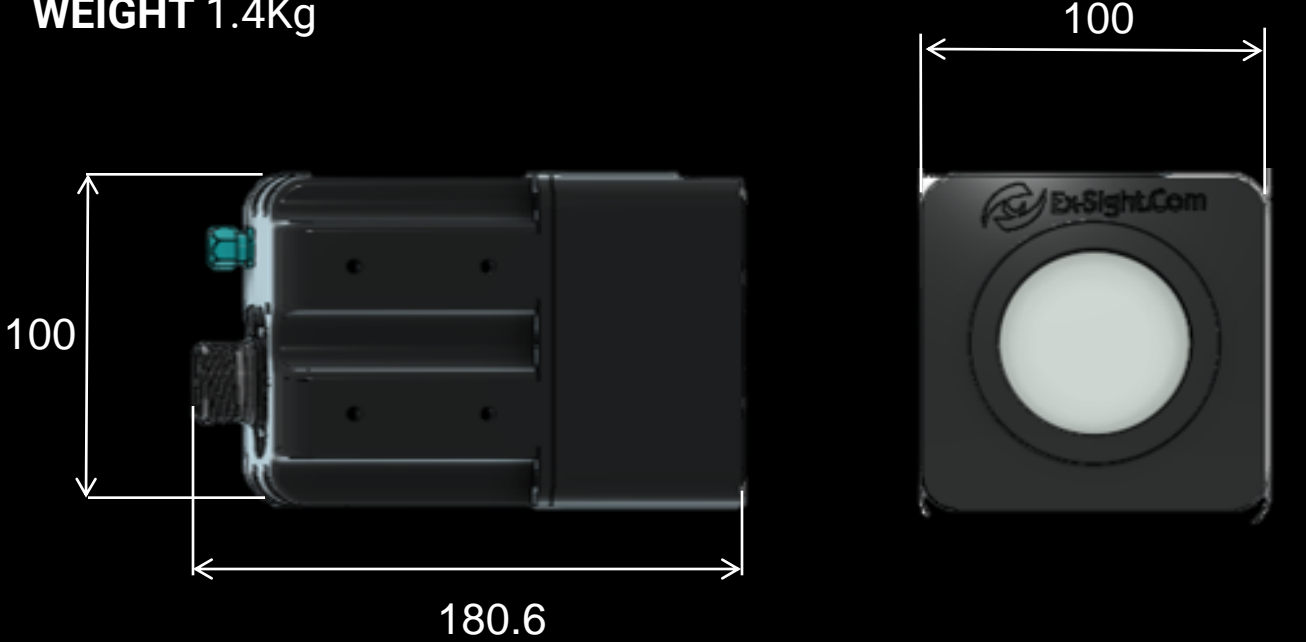

Rugged LWIR / Low Light Electro-Optic Sensor

xEyeSERIES

Rugged LWIR / Low Light Electro-Optic Sensor

MODEL	xEye-N Day	xEye-N LWIR	xEye-Z Day	xEye-Z LWIR	xEye
SENSOR	LOW LIGHT Up to 3840x2160 / 8MP 4K LENS 5mm FOV 70.7°x43.5° LENS 4mm FOV 84.6°x45.9°	UNCOOLED LWIR 12 μm 640x512 LENS 5.8mm FOV 69.4° x57.3° LENS 4mm FOV 88.4° x74.3°	LOW LIGHT 2560x1440 x40 Zoom 4,25mm-170mm FOV 73,8° to 2,16° or LOW LIGHT 2048x1536 x30 Zoom 5,5mm-162mm FOV 46,5° to 2,2°	UNCOOLED LWIR 12 μm 1280x1024 LENS 13mm FOV 69.4° x57.3°	FULL HD 1920x1080 x36 Zoom 4 mm H-FOV 90° V-FOV 46°
POWER	9-36 VDC <2W MAX				
OPERATING TEMP	-20°C to +80°C				
DIMENSIONS (mm)	90x90x144	90x90x144	100x100x181	100x100x181	62x62x85
INTERFACE	ETHERNET INTERFACE				
CONNECTOR	Hermetic Stainless Steel D38999/23YB35PN				
WEIGHT (Kg)	1.2 kg	1.3 kg	1.4 kg	1.4 kg	0.38 Kg
SEALING	Nitrogen Purged	Nitrogen Purged	Nitrogen Purged	Nitrogen Purged	NONE
IP RATE	IP67	IP67	IP67	IP67	IP66

xEye-N

Rugged LWIR / Low Light Electro-Optic Sensor

DIMENSIONS (LxWxH, mm) 90x90x144

WEIGHT 1.2/1.3 Kg

xEye-N with Bracket

Rugged LWIR / Low Light Electro-Optic Sensor

DIMENSIONS (LxWxH, mm) 119x160x133.5

WEIGHT 2.3Kg

xEye-Z

Rugged LWIR / Low Light Electro-Optic Sensor

DIMENSIONS (LxWxH, mm) 100x100x181

WEIGHT 1.4Kg

xEye-Z with Bracket

Rugged LWIR / Zoom Day Electro-Optic Sensor with Bracket

xEye-Z

DIMENSIONS (LxWxH, mm) 207x152x145

WEIGHT 2.4Kg

xEye

Micro Rugged Low Light Electro-Optic Sensor

xEye

DIMENSIONS (LxWxH, mm) 62x62x85

WEIGHT 352g

xEye with Bracket

Micro Rugged Low Light Electro-Optic Sensor