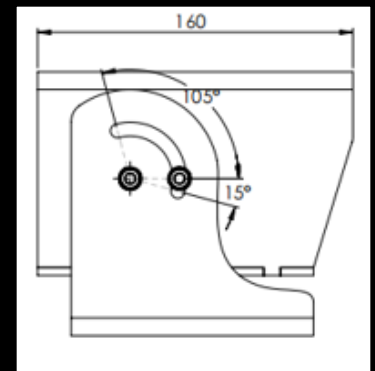

Rugged LWIR / Low Light Electro-Optic Sensor

xEyeSERIES

Rugged LWIR / Low Light Electro-Optic Sensor

MODEL	xEye-N Day	xEye-N LWIR	xEye-Z Day	xEye-Z LWIR	xEye
SENSOR	LOW LIGHT Up to 3840x2160 / 8MP 4K LENS 5mm FOV 70.7°x43.5° LENS 4mm FOV 84.6°x45.9°	UNCOOLED LWIR 12 μm 640x512 LENS 5.8mm FOV 69.4° x57.3° LENS 4mm FOV 88.4° x74.3°	LOW LIGHT 2560x1440 x40 Zoom 4,25mm-170mm FOV 73,8° to 2,16° or LOW LIGHT 2048x1536 x30 Zoom 5,5mm-162mm FOV 46,5° to 2,2°	UNCOOLED LWIR 12 μm 1280x1024 LENS 13mm FOV 69.4° x57.3°	FULL HD 1920x1080 x36 Zoom 4 mm H-FOV 90° V-FOV 46°
POWER	9-36 VDC <2W MAX				
OPERATING TEMP	-20°C to +80°C				
DIMENSIONS (mm)	90x90x144	90x90x144	100x100x181	100x100x181	62x62x85
INTERFACE	ETHERNET INTERFACE				
CONNECTOR	Hermetic Stainless Steel D38999/23YB35PN				
WEIGHT (Kg)	1.2 kg	1.3 kg	1.4 kg	1.4 kg	0.38 Kg
SEALING	Nitrogen Purged	Nitrogen Purged	Nitrogen Purged	Nitrogen Purged	NONE
IP RATE	IP67	IP67	IP67	IP67	IP66

xEye-N

Rugged LWIR / Low Light Electro-Optic Sensor

DIMENSIONS (LxWxH, mm) 90x90x144

WEIGHT 1.2/1.3 Kg

xEye-N with Bracket

Rugged LWIR / Low Light Electro-Optic Sensor

DIMENSIONS (LxWxH, mm) 119x160x133.5

WEIGHT 2.3Kg

xEye-Z

Rugged LWIR / Low Light Electro-Optic Sensor

DIMENSIONS (LxWxH, mm) 100x100x181

WEIGHT 1.4Kg

xEye-Z with Bracket

Rugged LWIR / Zoom Day Electro-Optic Sensor with Bracket

xEye-Z

DIMENSIONS (LxWxH, mm) 207x152x145

WEIGHT 2.4Kg

xEye

Micro Rugged Low Light Electro-Optic Sensor

xEye

DIMENSIONS (LxWxH, mm) 62x62x85

WEIGHT 352g

xEye with Bracket

Micro Rugged Low Light Electro-Optic Sensor