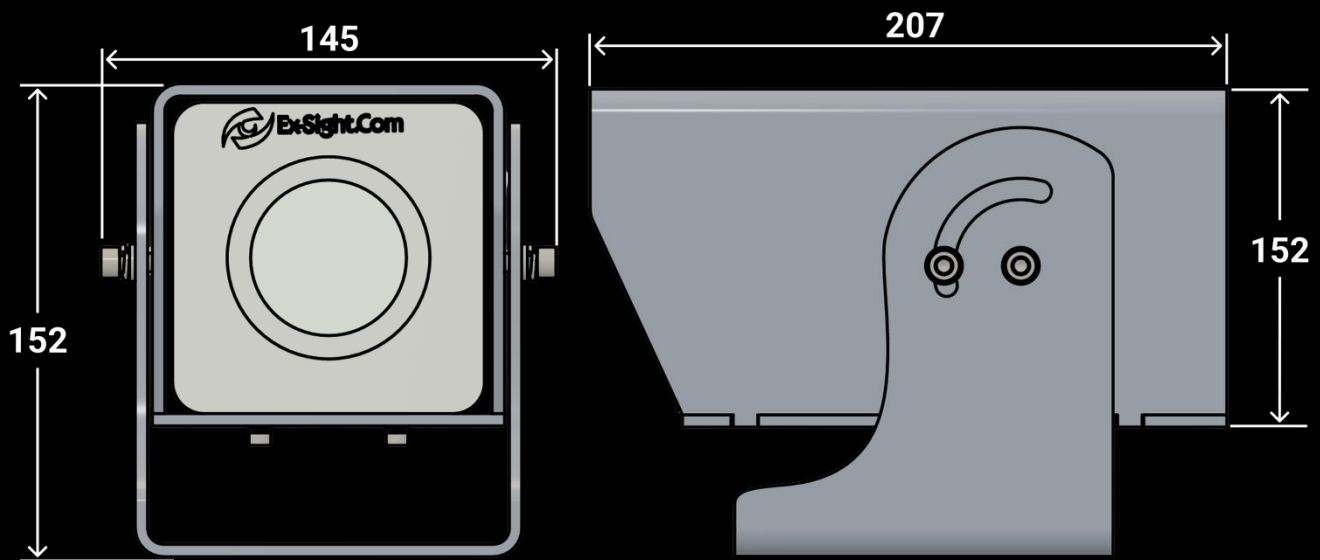

xEye-N

Rugged LWIR / Low Light Electro-Optic Sensor

DIMENSIONS (LxWxH, mm) 90x90x144

WEIGHT 1.2/1.3 Kg

xEye-N with Bracket

Rugged LWIR / Low Light Electro-Optic Sensor

DIMENSIONS (LxWxH, mm) 119x160x133.5

WEIGHT 2.3Kg

xEye-Z

Rugged LWIR / Low Light Electro-Optic Sensor

DIMENSIONS (LxWxH, mm) 100x100x181

WEIGHT 1.4Kg

xEye-Z with Bracket

Rugged LWIR / Zoom Day Electro-Optic Sensor with Bracket

xEye-Z

DIMENSIONS (LxWxH, mm) 207x152x145

WEIGHT 2.4Kg

xEye

Micro Rugged Low Light Electro-Optic Sensor

xEye

DIMENSIONS (LxWxH, mm) 62x62x85

WEIGHT 352g

xEye with Bracket

Micro Rugged Low Light Electro-Optic Sensor