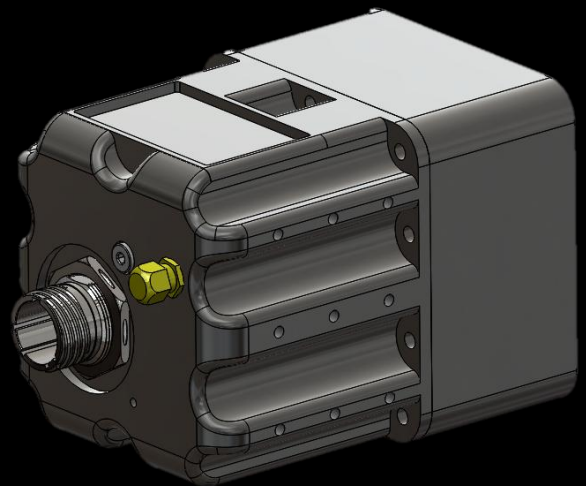

Rugged LWIR / Low Light Electro-Optic Sensor

xEyeSERIES

Rugged LWIR / Low Light Electro-Optic Sensor

MODEL	xEye-N Day	xEye-N LWIR	xEye-Z Day	xEye-Z LWIR	xEye
SENSOR	LOW LIGHT Up to 3840x2160 / 8MP 4K LENS 5mm FOV 70.7°x43.5° LENS 4mm FOV 84.6°x45.9°	UNCOOLED LWIR 12 μm 640x512 LENS 5.8mm FOV 69.4° x57.3° LENS 4mm FOV 88.4° x74.3°	LOW LIGHT 2560x1440 x40 Zoom 4,25mm-170mm FOV 73,8° to 2,16° or LOW LIGHT 2048x1536 x30 Zoom 5,5mm-162mm FOV 46,5° to 2,2°	UNCOOLED LWIR 12 μm 1280x1024 LENS 13mm FOV 69.4° x57.3°	FULL HD 1920x1080 x36 Zoom 4 mm H-FOV 90° V-FOV 46°
POWER	9-36 VDC <2W MAX				
OPERATING TEMP	-20°C to +80°C				
DIMENSIONS (mm)	90x90x144	90x90x144	100x100x181	100x100x181	62x62x85
INTERFACE	ETHERNET INTERFACE				
CONNECTOR	Hermetic Stainless Steel D38999/23YB35PN				
WEIGHT (Kg)	1.2 kg	1.3 kg	1.4 kg	1.4 kg	0.38 Kg
SEALING	Nitrogen Purged	Nitrogen Purged	Nitrogen Purged	Nitrogen Purged	NONE
IP RATE	IP67	IP67	IP67	IP67	IP66

xEye-N

Rugged LWIR / Low Light Electro-Optic Sensor

DIMENSIONS (LxWxH, mm) 90x90x144

WEIGHT 1.2/1.3 Kg

xEye-N with Bracket

Rugged LWIR / Low Light Electro-Optic Sensor

DIMENSIONS (LxWxH, mm) 119x160x133.5

WEIGHT 2.3Kg

xEye-Z

Rugged LWIR / Low Light Electro-Optic Sensor

DIMENSIONS (LxWxH, mm) 100x100x181

WEIGHT 1.4Kg

xEye-Z with Bracket

Rugged LWIR / Zoom Day Electro-Optic Sensor with Bracket

xEye-Z

DIMENSIONS (LxWxH, mm) 207x152x145

WEIGHT 2.4Kg

xEye

Micro Rugged Low Light Electro-Optic Sensor

xEye

DIMENSIONS (LxWxH, mm) 62x62x85

WEIGHT 352g

xEye with Bracket

Micro Rugged Low Light Electro-Optic Sensor