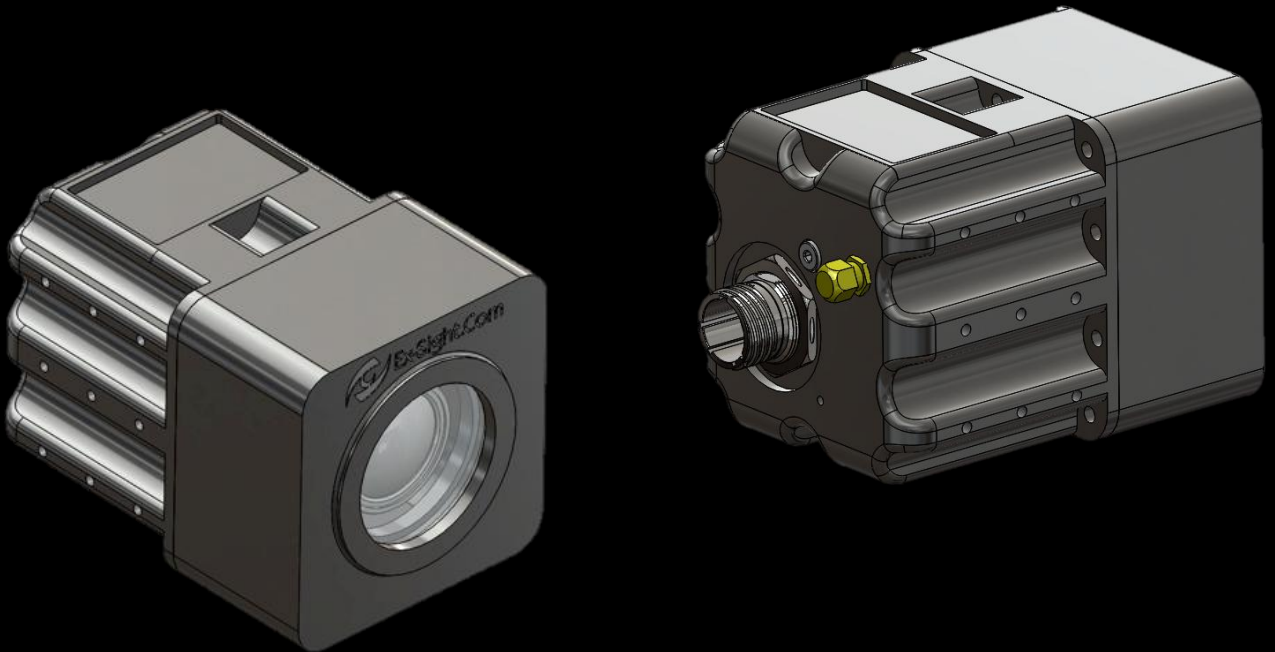

Rugged LWIR / Low Light Electro-Optic Sensor

xEyeSERIES

Rugged LWIR / Low Light Electro-Optic Sensor

MODEL	xEye-N Day	xEye-N LWIR	xEye-Z Day	xEye-Z LWIR	xEye
SENSOR	LOW LIGHT Up to 3840x2160 / 8MP 4K LENS 5mm FOV 70.7°x43.5° LENS 4mm FOV 84.6°x45.9°	UNCOOLED LWIR 12 μm 640x512 LENS 5.8mm FOV 69.4° x57.3° LENS 4mm FOV 88.4° x74.3°	LOW LIGHT 2560x1440 x40 Zoom 4,25mm-170mm FOV 73,8° to 2,16° or LOW LIGHT 2048x1536 x30 Zoom 5,5mm-162mm FOV 46,5° to 2,2°	UNCOOLED LWIR 12 μm 1280x1024 LENS 13mm FOV 69.4° x57.3°	FULL HD 1920x1080 x36 Zoom 4 mm H-FOV 90° V-FOV 46°
POWER	9-36 VDC <2W MAX				
OPERATING TEMP	-20°C to +80°C				
DIMENSIONS (mm)	90x90x144	90x90x144	100x100x181	100x100x181	62x62x85
INTERFACE	ETHERNET INTERFACE				
CONNECTOR	Hermetic Stainless Steel D38999/23YB35PN				
WEIGHT (Kg)	1.2 kg	1.3 kg	1.4 kg	1.4 kg	0.38 Kg
SEALING	Nitrogen Purged	Nitrogen Purged	Nitrogen Purged	Nitrogen Purged	NONE
IP RATE	IP67	IP67	IP67	IP67	IP66

xEye-N

Rugged LWIR / Low Light Electro-Optic Sensor

DIMENSIONS (LxWxH, mm) 90x90x144

WEIGHT 1.2/1.3 Kg

xEye-N with Bracket

Rugged LWIR / Low Light Electro-Optic Sensor

DIMENSIONS (LxWxH, mm) 119x160x133.5

WEIGHT 2.3Kg

xEye-Z

Rugged LWIR / Low Light Electro-Optic Sensor

DIMENSIONS (LxWxH, mm) 100x100x181

WEIGHT 1.4Kg

xEye-Z with Bracket

Rugged LWIR / Zoom Day Electro-Optic Sensor with Bracket

xEye-Z

DIMENSIONS (LxWxH, mm) 207x152x145

WEIGHT 2.4Kg

xEye

Micro Rugged Low Light Electro-Optic Sensor

xEye

DIMENSIONS (LxWxH, mm) 62x62x85

WEIGHT 352g

xEye with Bracket

Micro Rugged Low Light Electro-Optic Sensor