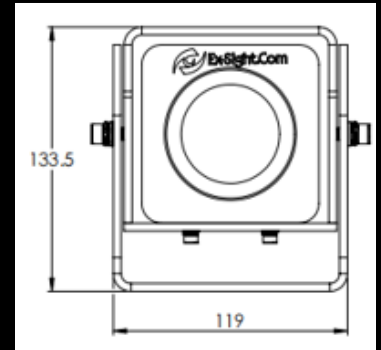

Rugged LWIR / Low Light Electro-Optic Sensor

xEyeSERIES

Rugged LWIR / Low Light Electro-Optic Sensor

MODEL	xEye-N Day	xEye-N LWIR	xEye-Z Day	xEye-Z LWIR	xEye
SENSOR	LOW LIGHT Up to 3840x2160 / 8MP 4K LENS 5mm FOV 70.7°x43.5° LENS 4mm FOV 84.6°x45.9°	UNCOOLED LWIR 12 μm 640x512 LENS 5.8mm FOV 69.4° x57.3° LENS 4mm FOV 88.4° x74.3°	LOW LIGHT 2560x1440 x40 Zoom 4,25mm-170mm FOV 73,8° to 2,16° or LOW LIGHT 2048x1536 x30 Zoom 5,5mm-162mm FOV 46,5° to 2,2°	UNCOOLED LWIR 12 μm 1280x1024 LENS 13mm FOV 69.4° x57.3°	FULL HD 1920x1080 x36 Zoom 4 mm H-FOV 90° V-FOV 46°
POWER	9-36 VDC <2W MAX				
OPERATING TEMP	-20°C to +80°C				
DIMENSIONS (mm)	90x90x144	90x90x144	100x100x181	100x100x181	62x62x85
INTERFACE	ETHERNET INTERFACE				
CONNECTOR	Hermetic Stainless Steel D38999/23YB35PN				
WEIGHT (Kg)	1.2 kg	1.3 kg	1.4 kg	1.4 kg	0.38 Kg
SEALING	Nitrogen Purged	Nitrogen Purged	Nitrogen Purged	Nitrogen Purged	NONE
IP RATE	IP67	IP67	IP67	IP67	IP66

xEye-N

Rugged LWIR / Low Light Electro-Optic Sensor

DIMENSIONS (LxWxH, mm) 90x90x144

WEIGHT 1.2/1.3 Kg

xEye-N with Bracket

Rugged LWIR / Low Light Electro-Optic Sensor

DIMENSIONS (LxWxH, mm) 119x160x133.5

WEIGHT 2.3Kg

xEye-Z

Rugged LWIR / Low Light Electro-Optic Sensor

DIMENSIONS (LxWxH, mm) 100x100x181

WEIGHT 1.4Kg

xEye-Z with Bracket

Rugged LWIR / Zoom Day Electro-Optic Sensor with Bracket

xEye-Z

DIMENSIONS (LxWxH, mm) 207x152x145

WEIGHT 2.4Kg

xEye

Micro Rugged Low Light Electro-Optic Sensor

xEye

DIMENSIONS (LxWxH, mm) 62x62x85

WEIGHT 352g

xEye with Bracket

Micro Rugged Low Light Electro-Optic Sensor